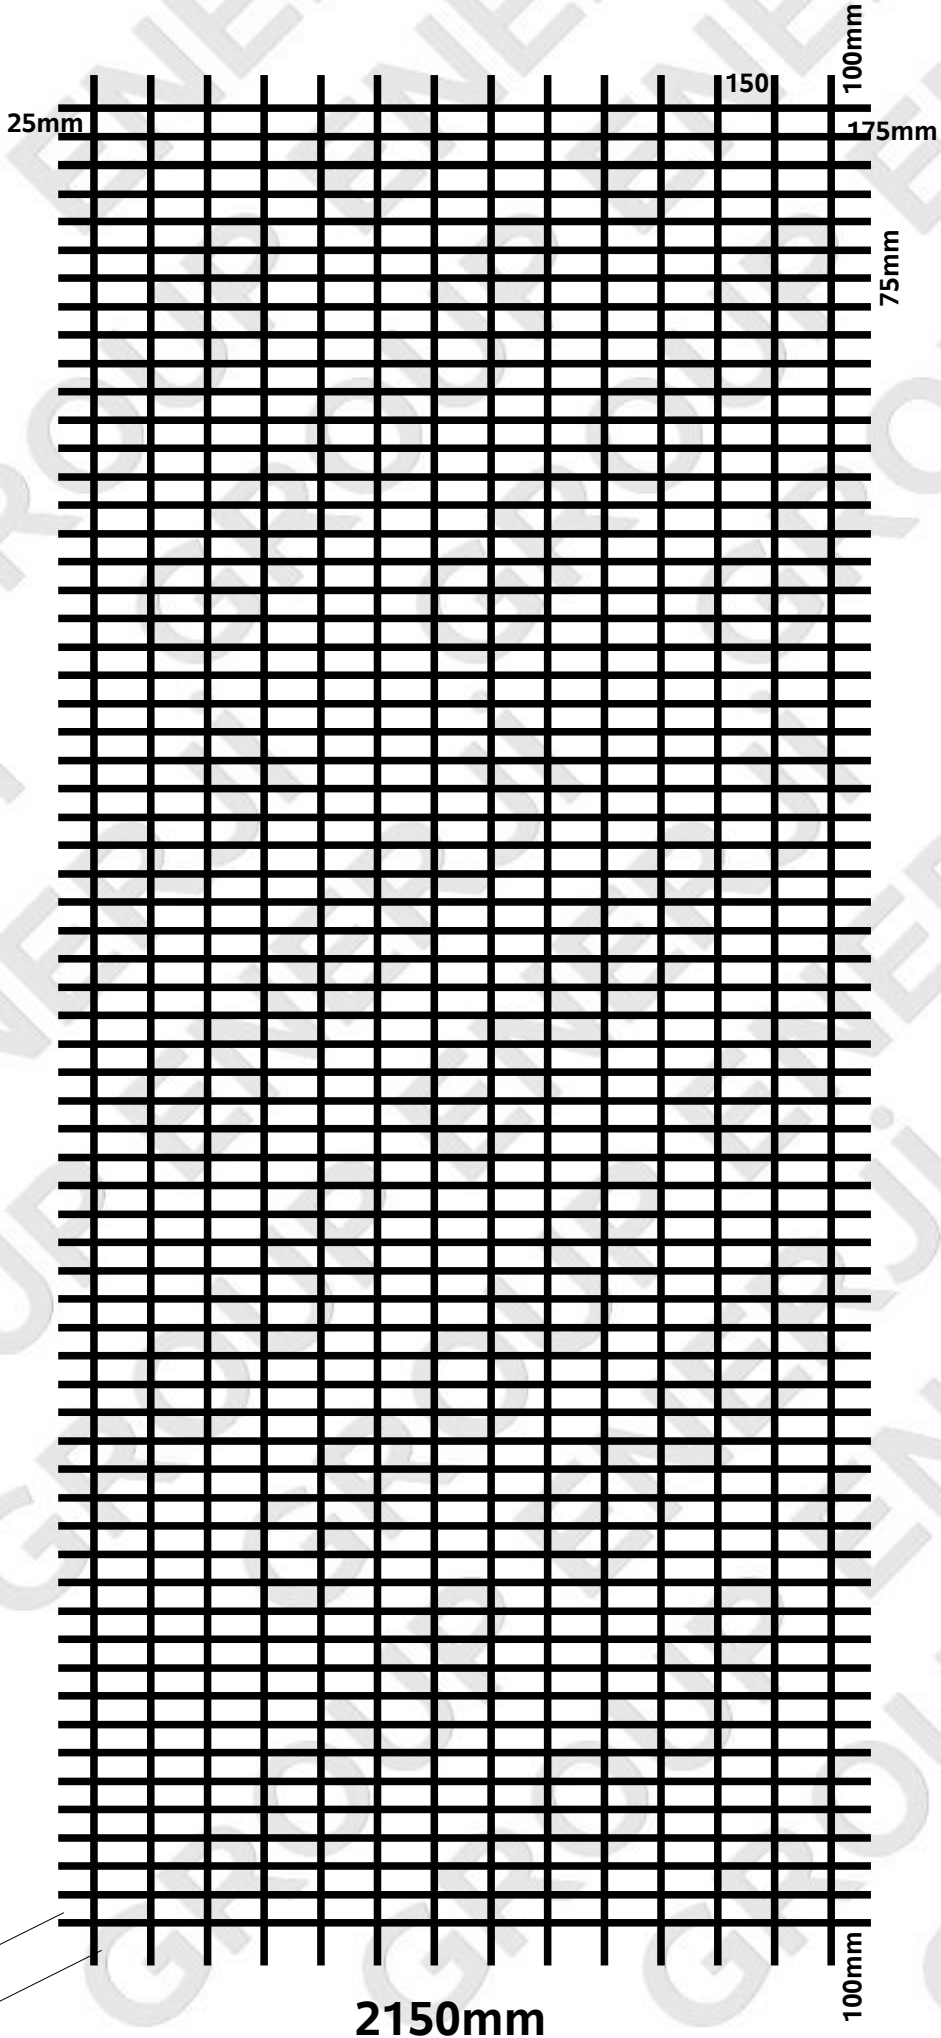

Q589/589

tek çubuklu

www.groupenerji.com

7.5mm
10.60mm

2150mm

5000mm

25mm

150

100mm

175mm

75mm

100mm